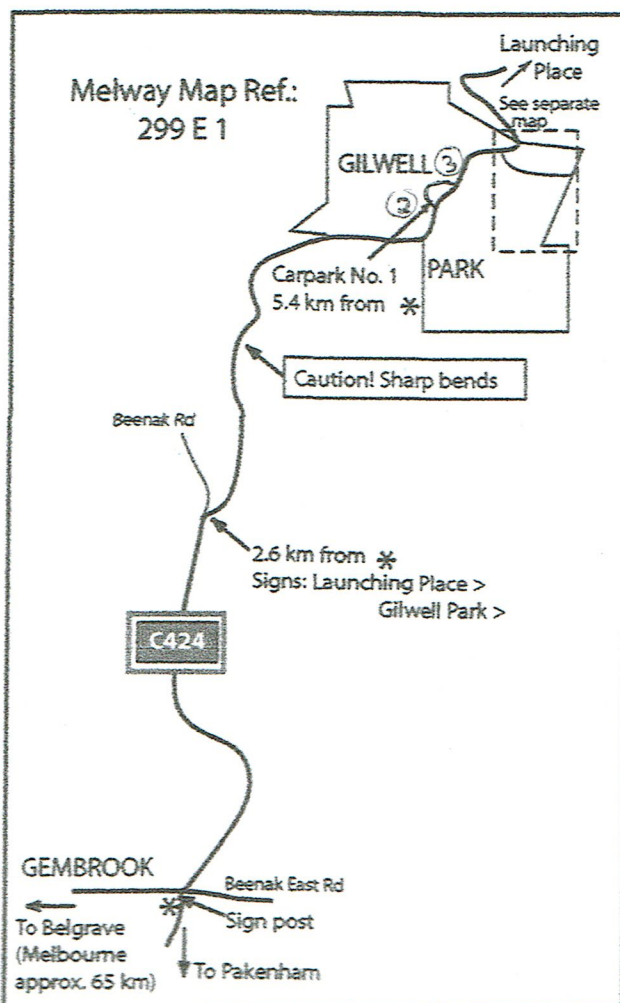

Please enter carpark via Gate (2) & leave via Gate (3).

Arrival time for Girl Power 14+ campers
Tuesday April 9th 3pm-5pm

Pick up time for Girl Power 14+ campers
Sunday April 14th 1pm - 2pm

Traffic Control will be in place as you approach
Gilwell Campsite.

Please obey speed restrictions and instructions.