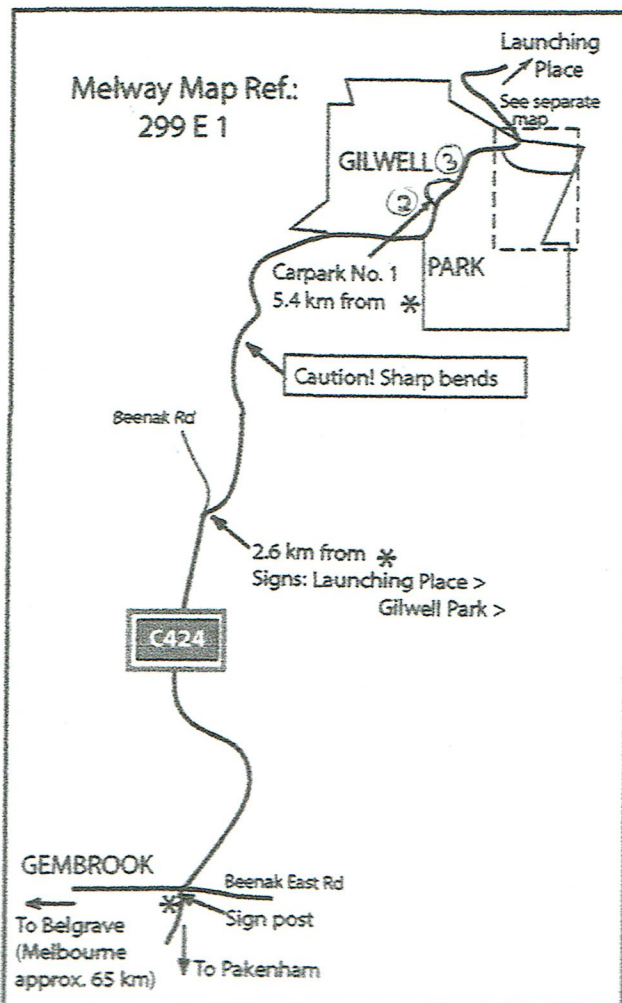

Please
enter carpark
via Gate (2)
& leave via
Gate (3).

Arrival time for Girl Power campers
Friday April 12th 3pm-5pm

Pick up time for Girl Power campers
Sunday April 14th 1pm - 2pm
Traffic Control will be in place as you approach
Gilwell Campsite.
Please obey speed restrictions and instructions.