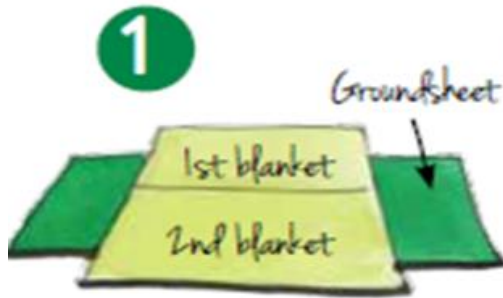

## SEGMENT INSTRUCTIONS

### How to Make a Bedroll

*Fold blankets over sleeping bag, roll tightly into a log shape.*

*Place rolled up sleeping bag and blankets on centre of groundsheet, then fold ends of groundsheet in.*

*Fold groundsheet up, keeping dry sides together.*